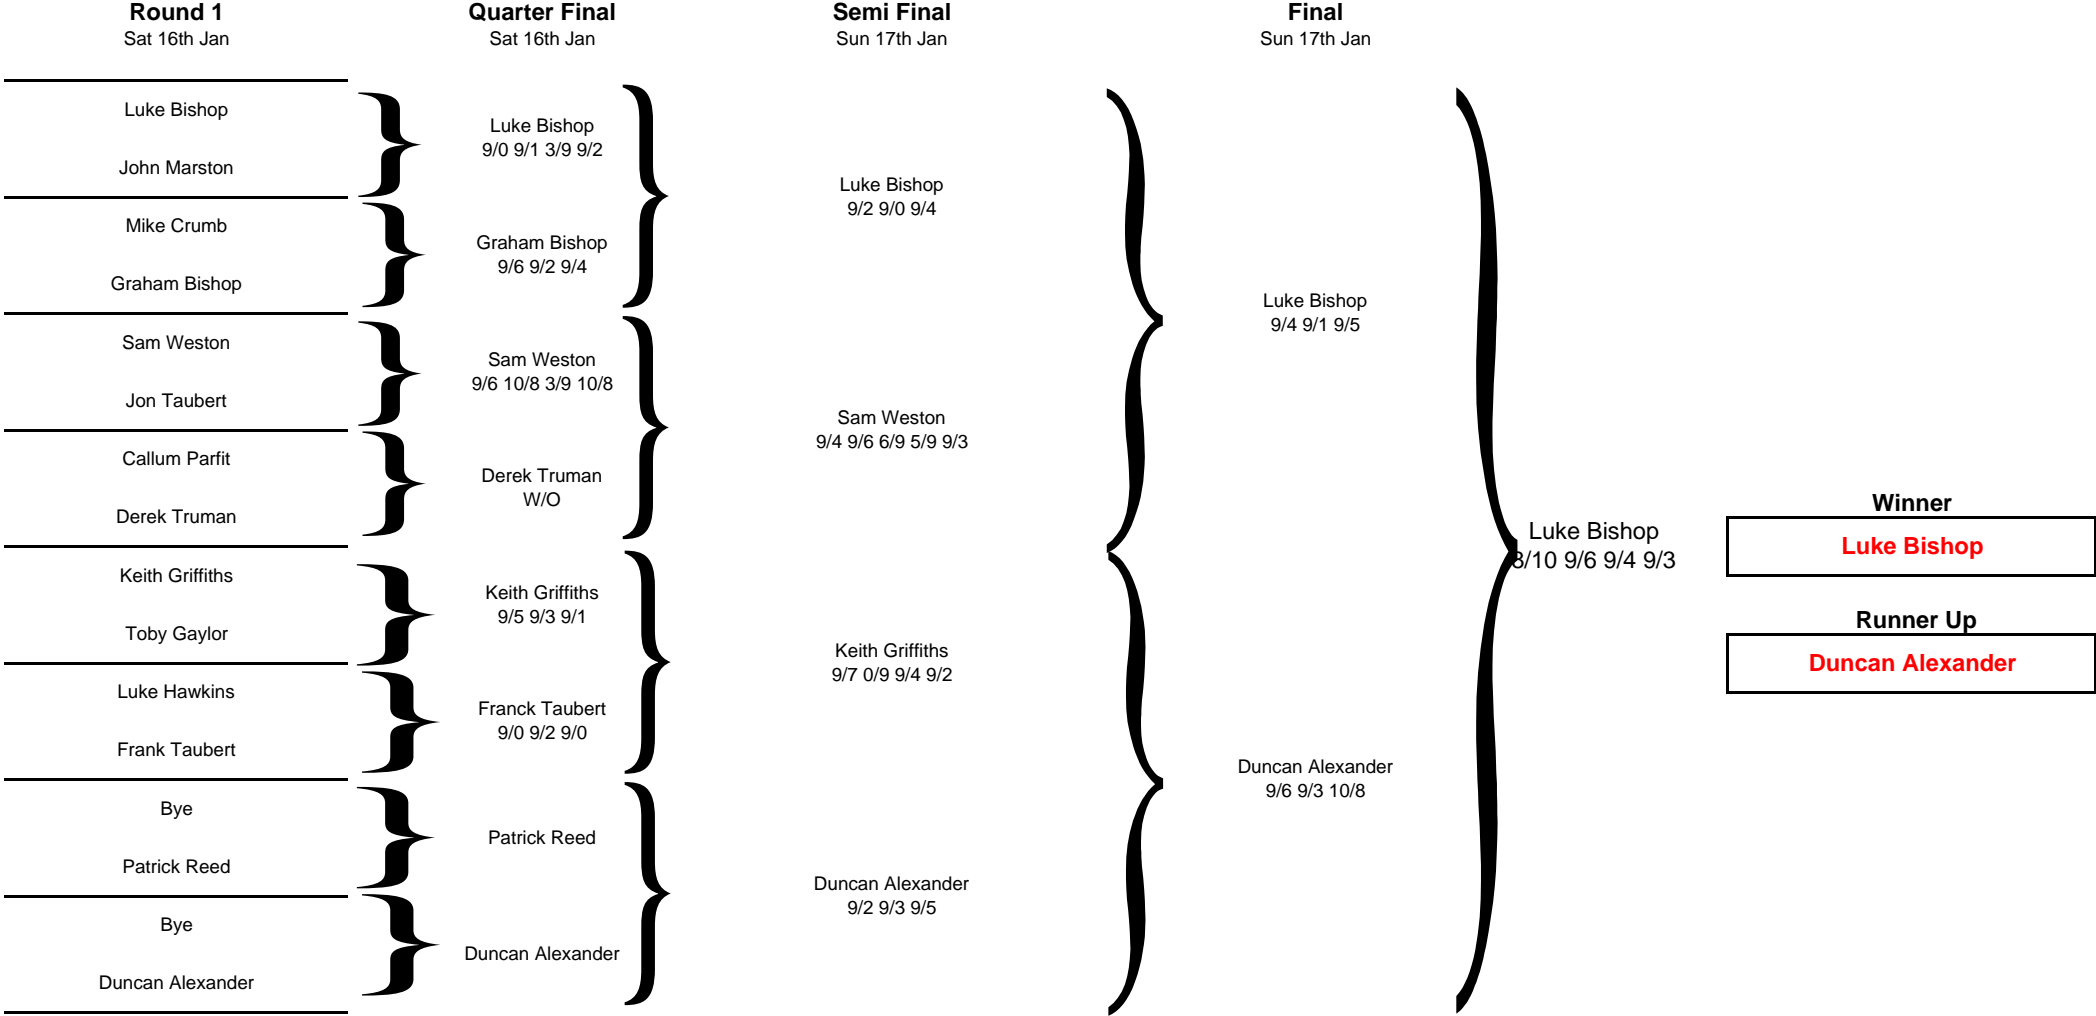

# Somerset County Closed 2009

# Somerset Plate 2009

**First Round Losers**  
Sat 16th Jan

**Quarter Final**  
Sat 16th Jan

**Semi Final**  
Sun 17th Jan

**Final**  
Sun 17th Jan

John Marston

Mike Crumb

Jon Taubert

Derek Truman  
4/9 4/9 9/5 9/5 9/2

Jon Taubert  
9/3 5/9 9/7 9/7

Derek Truman  
4/9 9/2 9/0 9/1

Jon Taubert  
2/9 5/9 9/4 9/4 9/0

**Winner**

**Jon Taubert**

**Runner Up**

**Derek Truman**